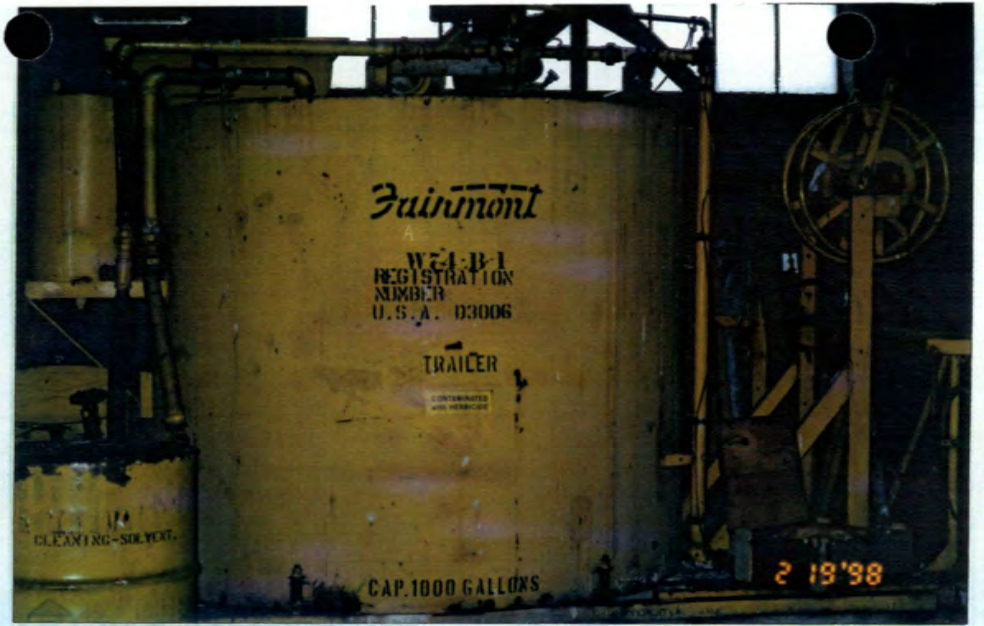

LOCOMOTIVE SERVICE BLDG- 47-40 VIEW LOOKING SOUTH

INSIDE BLDG 47-40 LOOKING NORTH

SITE E(1)

HERBICIDE DISTRIBUTOR MOUNTED ON RAIL TRAILER

INSIDE VIEWS OF LOCOMOTIVE SERVICE BLDG
 (DRUMS + HERBICIDE DISTRIBUTOR BEING REMOVED IN AUG 1998) SITE E(2)