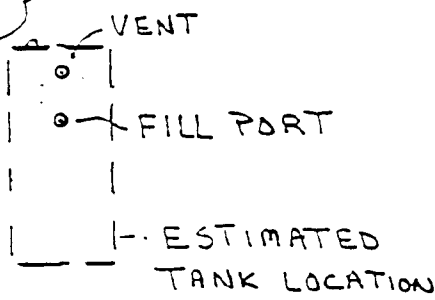

SCRAP  
METAL

GRAVEL ROAD

0 5 10  
APPROXIMATE SCALE  
IN FEET

SKETCH OF  
OLD ATLAS  
BOILER HOUSE TANK